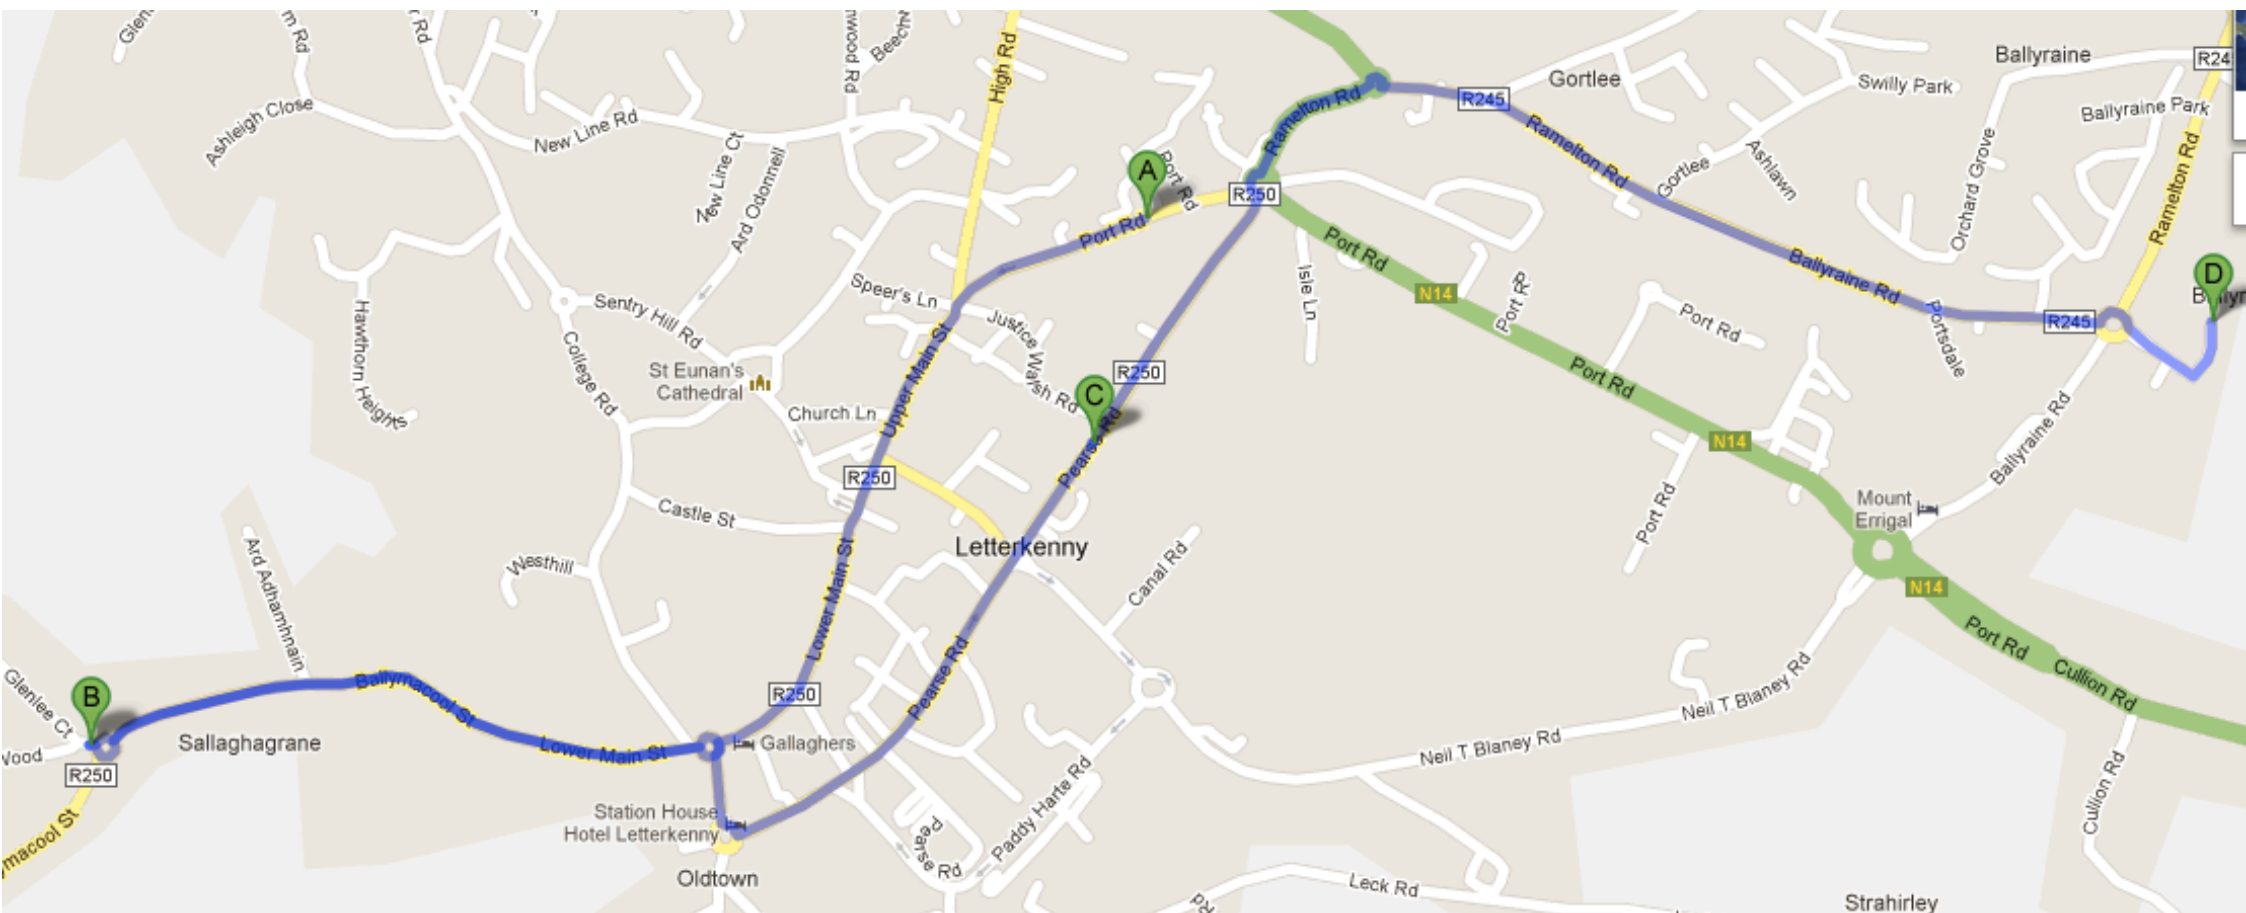

# IADF 2012 Map of Letterkenny

## KEY

- A = An Grianán Theatre / Town Centre
- B = Aura Leisure Centre (approx location)
- C = Letterkenny Community Centre (approx location)
- D = Ballyraine Campus Apartments

## Walking Times From An Grianán (approx)

- B = Aura Leisure Centre - 20 mins
- C = Letterkenny Community Centre - 5 mins
- D = Ballyraine Campus Apartments - 20 mins